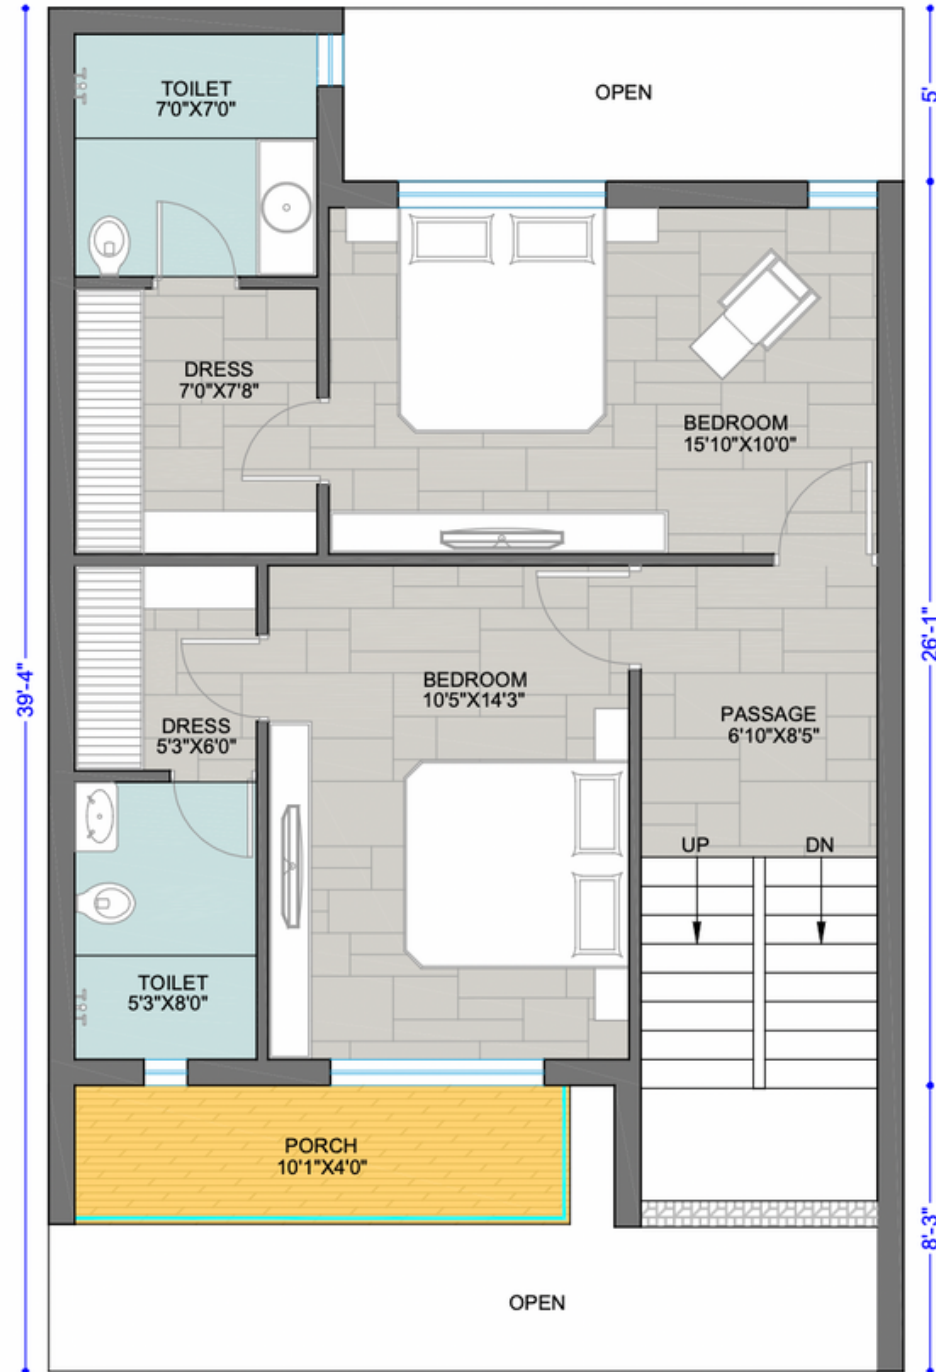

FIRST FLOOR

RE-PROPOSED GF+FF PLAN

ELEGANCE-1

LUXURY PLOTTING & VILLAS

DHOLERA (SMART CITY), GUJARAT